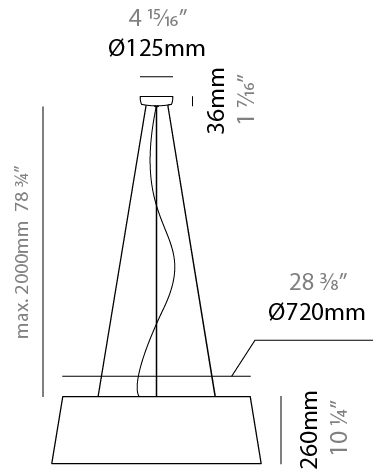

base number _____
Finish Options _____
Finish Options _____

1. To build a product code in our configurator select the specify button on the base model # product page
2. To build a manual product code on this datasheet choose from the options listed below in blue font and add the suffix to the base model #

GENERAL

Series: Drum _____
Brand: Ole _____
Division: Design _____
Mounting Type: Suspension _____
Mounting Location: Ceiling _____
Subcategory: Up/Down Light _____

PHYSICAL

Shape: Drum _____
Diameter (mm): 800 _____
Diameter (in): 31 1/2 _____
Height (mm): 260 _____
Height (in): 10 1/4 _____
Max. Overall Height (mm): 2260 _____
Max. Overall Height (in): 89 _____
Light Distribution: Direct / Indirect _____
Weight (kg): 4.6 _____
Weight (lbs): 10.12 _____
Fixture Finish: BEI / BLK / BLU / COG / DGN / GRY / MRN / MOC / MUS / OLV / SIL / STN / TER / WHI _____
Holder Finish: BLK _____
Fixture Material: Fabric Cord / Metal _____
Cable Details: 2000mm Cable _____
Upon Request: Other fabric cord colors available upon request (see downloadable finish chart) _____

ELECTRICAL

Number of Lamps: 4 _____
Lamp Type: LED Retrofit _____
Lamp Shape: A19 _____
Bulb Included: Bulb Not Included _____
Max. Wattage Per Lamp (W): 15 _____
Lamp Base: E26 _____
Input Voltage (V): 120 _____
Upon Request: 277Vac / GU24 _____

LED

OPTICAL

RATINGS AND CERTIFICATIONS

Certified By: Certified for North American Standards _____
IP rating: IP20 _____

Ø800mm 31 1/2"